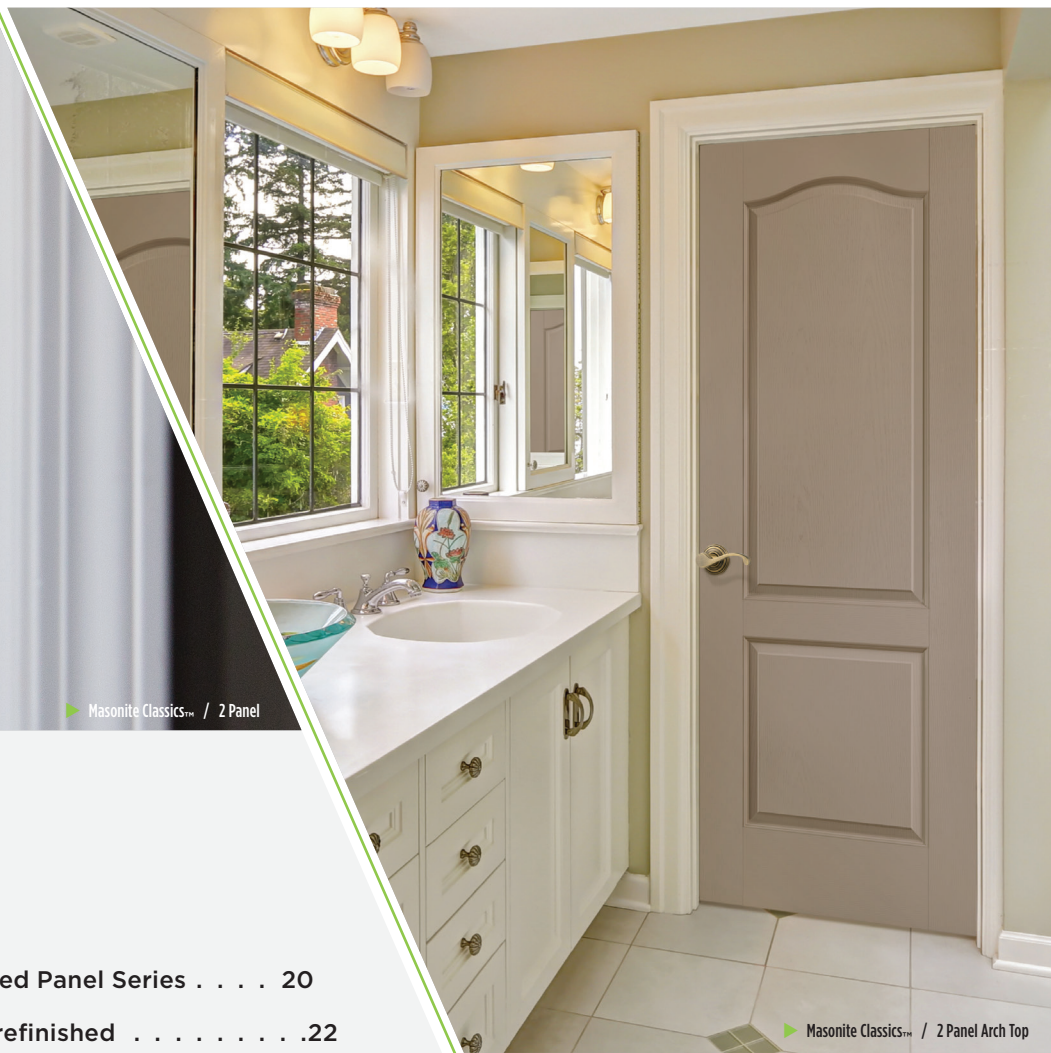

MASONITE CLASSICS™

▶ Masonite Classics™ / 2 Panel

▶ Masonite Classics™ / 2 Panel Arch Top

- Molded Panel Series 20
- 6P Prefinished 22
- Commercial Doors 23
- Flush Series 24

TRADITIONAL
TIMELESS