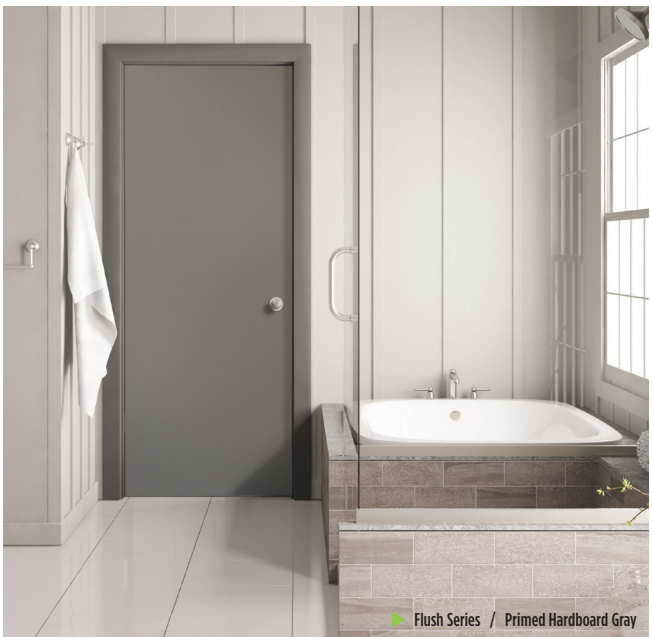

Flush Series

DURABLE. LOW MAINTENANCE.

▶ A simple, flush design provides a clean, contemporary look.