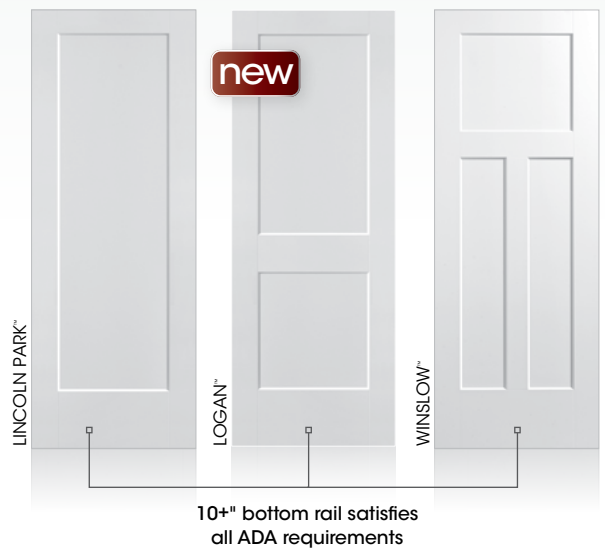

# 6P PREFINISHED

- Durable topcoat ensures a long-lasting finish
- Resists warping, shrinking and cracking better than solid wood doors
- Available in textured finished with matching bifolds

# COMMERCIAL DOORS

HEAVY DUTY | DURABLE | LOW MAINTENANCE

## 10" Bottom Rail

- Taller bottom rails & wider stiles for compatibility with commercial hardware
- Satisfies ADA requirements

6P PREFINISHED STYLES | COMMERCIAL DOORS